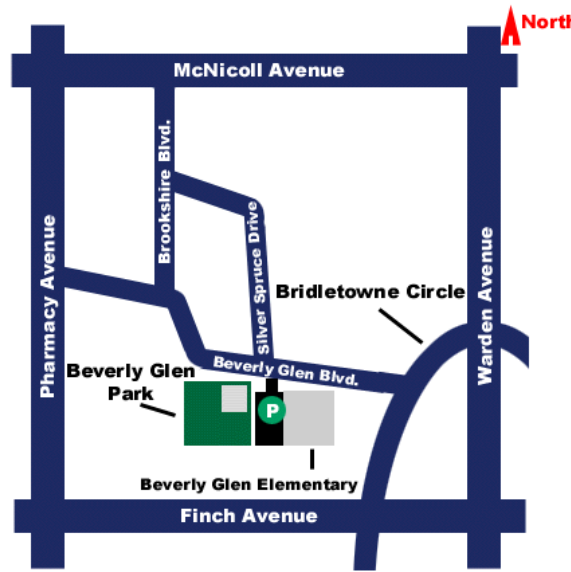

CCSA 2007 JUNIOR DIAMONDS

Please ensure that you park in a legal area. Some parking lots are deemed for residents or for local businesses only

(nearby TTC routes – ttc.ca)
Nearby routes and/or subway stations are listed in brackets below each park name. Ensure that you plan your route before leaving for the park.

BEVERLY GLEN
(39, 68)

GOLDHAWK 1 AND 2
(53, 129)

ORIOLE
(Don Mills Station; 25)

PARKWAY
(Don Mills Station; 25, 85, 169)

YORK MILLS
(11, 95)

CCSA 2007 SENIOR DIAMONDS

Please ensure that you park in a legal area. Some parking lots are deemed for residents or for local businesses only

(nearby TTC routes – ttc.ca)
Nearby routes and/or subway stations are listed in brackets below each park name. Ensure that you plan your route before leaving for the park.

BAYCREST
(Yorkdale Station South Exit; 7)

BAYVIEW GLEN
(53)

GLAMORGAN
(43, 95)

MUIRHEAD
(Don Mills Station; 24, 85, 169)

PARKWAY
(Don Mills Station; 25, 85, 169)

WARDEN
(39, 42, 68)

WIGMORE
(24, 34, 94)