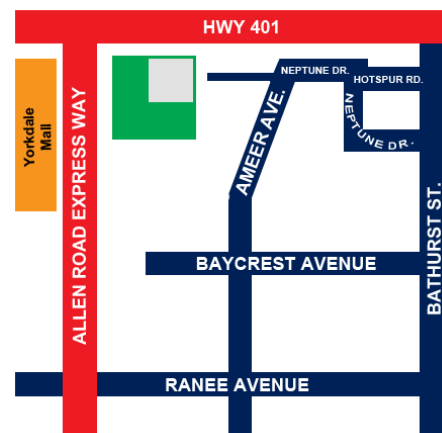

CCSA 2007 JUNIOR DIAMONDS

Please ensure that you park in a legal area. Some parking lots are deemed for residents or for local businesses only

(nearby TTC routes – ttc.ca)
Nearby routes and/or subway stations are listed in brackets below each park name. Ensure that you plan your route before leaving for the park.

BEVERLY GLEN
(39, 68)

GOLDHAWK 1 AND 2
(53, 129)

ORIOLE
(Don Mills Station; 25)

PARKWAY
(Don Mills Station; 25, 85, 169)

YORK MILLS
(11, 95)

CCSA 2007 SENIOR DIAMONDS

Please ensure that you park in a legal area. Some parking lots are deemed for residents or for local businesses only

(nearby TTC routes – ttc.ca)
Nearby routes and/or subway stations are listed in brackets below each park name. Ensure that you plan your route before leaving for the park.

BAYCREST
(Yorkdale Station South Exit; 7)

BAYVIEW GLEN
(53)

GLAMORGAN
(43, 95)

MUIRHEAD
(Don Mills Station; 24, 85, 169)

PARKWAY
(Don Mills Station; 25, 85, 169)

WARDEN
(39, 42, 68)

WIGMORE
(24, 34, 94)