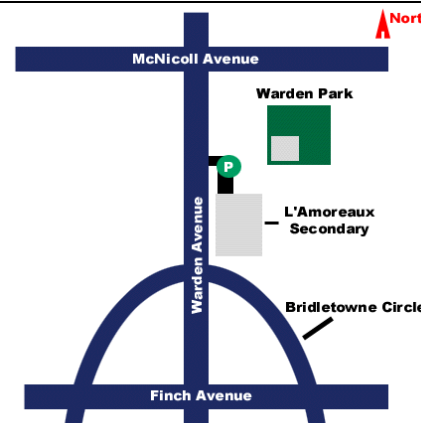

CCSA 2007 JUNIOR DIAMONDS

Please ensure that you park in a legal area. Some parking lots are deemed for residents or for local businesses only

(nearby TTC routes – ttc.ca)
Nearby routes and/or subway stations are listed in brackets below each park name. Ensure that you plan your route before leaving for the park.

BEVERLY GLEN
(39, 68)

GOLDHAWK 1 AND 2
(53, 129)

ORIOLE
(Don Mills Station; 25)

PARKWAY
(Don Mills Station; 25, 85, 169)

YORK MILLS
(11, 95)

CCSA 2007 SENIOR DIAMONDS

Please ensure that you park in a legal area. Some parking lots are deemed for residents or for local businesses only

(nearby TTC routes – ttc.ca)
Nearby routes and/or subway stations are listed in brackets below each park name. Ensure that you plan your route before leaving for the park.

BAYCREST
(Yorkdale Station South Exit; 7)

BAYVIEW GLEN
(53)

GLAMORGAN
(43, 95)

MUIRHEAD
(Don Mills Station; 24, 85, 169)

PARKWAY
(Don Mills Station; 25, 85, 169)

WARDEN
(39, 42, 68)

WIGMORE
(24, 34, 94)