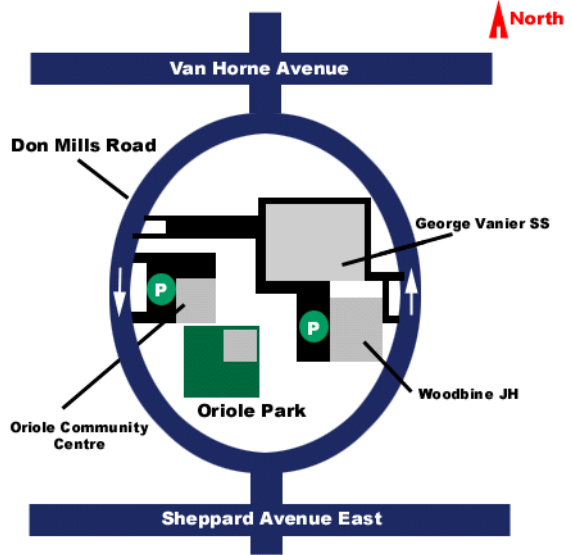

CCSA 2007 JUNIOR DIAMONDS

Please ensure that you park in a legal area. Some parking lots are deemed for residents or for local businesses only

(nearby TTC routes – ttc.ca)
Nearby routes and/or subway stations are listed in brackets below each park name. Ensure that you plan your route before leaving for the park.

BEVERLY GLEN
(39, 68)

GOLDHAWK 1 AND 2
(53, 129)

ORIOLE
(Don Mills Station; 25)

PARKWAY
(Don Mills Station; 25, 85, 169)

YORK MILLS
(11, 95)

CCSA 2007 SENIOR DIAMONDS

Please ensure that you park in a legal area. Some parking lots are deemed for residents or for local businesses only

(nearby TTC routes – ttc.ca)
Nearby routes and/or subway stations are listed in brackets below each park name. Ensure that you plan your route before leaving for the park.

BAYCREST
(Yorkdale Station South Exit; 7)

BAYVIEW GLEN
(53)

GLAMORGAN
(43, 95)

MUIRHEAD
(Don Mills Station; 24, 85, 169)

PARKWAY
(Don Mills Station; 25, 85, 169)

WARDEN
(39, 42, 68)

WIGMORE
(24, 34, 94)