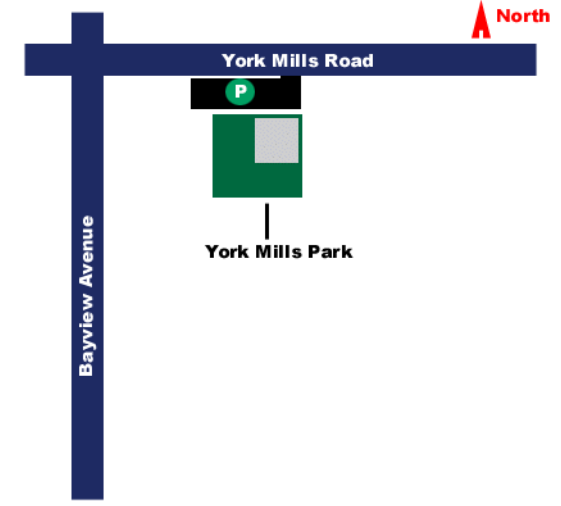

CCSA 2007 JUNIOR DIAMONDS

Please ensure that you park in a legal area. Some parking lots are deemed for residents or for local businesses only

(nearby TTC routes – ttc.ca)
Nearby routes and/or subway stations are listed in brackets below each park name. Ensure that you plan your route before leaving for the park.

BEVERLY GLEN
(39, 68)

GOLDHAWK 1 AND 2
(53, 129)

ORIOLE
(Don Mills Station; 25)

PARKWAY
(Don Mills Station; 25, 85, 169)

YORK MILLS
(11, 95)

CCSA 2007 SENIOR DIAMONDS

Please ensure that you park in a legal area. Some parking lots are deemed for residents or for local businesses only

(nearby TTC routes – ttc.ca)
Nearby routes and/or subway stations are listed in brackets below each park name. Ensure that you plan your route before leaving for the park.

BAYCREST
(Yorkdale Station South Exit; 7)

BAYVIEW GLEN
(53)

GLAMORGAN
(43, 95)

MUIRHEAD
(Don Mills Station; 24, 85, 169)

PARKWAY
(Don Mills Station; 25, 85, 169)

WARDEN
(39, 42, 68)

WIGMORE
(24, 34, 94)