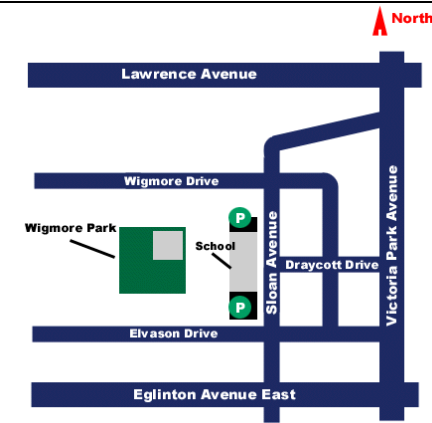

BEVERLY GLEN
(39, 68)

GOLDHAWK 1 AND 2
(53, 129)

ORIOLE
(Don Mills Station; 25)

PARKWAY
(Don Mills Station; 25, 85, 169)

YORK MILLS
(11, 95)

CCSA 2007 SENIOR DIAMONDS

Please ensure that you park in a legal area. Some parking lots are deemed for residents or for local businesses only

(nearby TTC routes – ttc.ca)
Nearby routes and/or subway stations are listed in brackets below each park name. Ensure that you plan your route before leaving for the park.

BAYCREST
(Yorkdale Station South Exit; 7)

BAYVIEW GLEN
(53)

GLAMORGAN
(43, 95)

MUIRHEAD
(Don Mills Station; 24, 85, 169)

PARKWAY
(Don Mills Station; 25, 85, 169)

WARDEN
(39, 42, 68)

WIGMORE
(24, 34, 94)