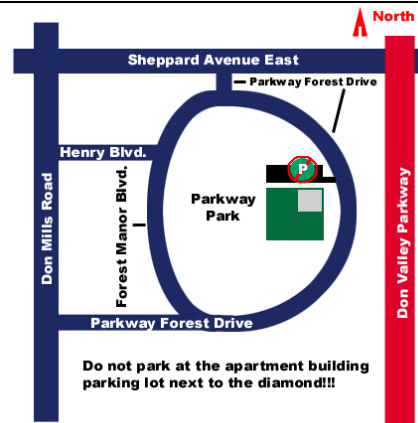

CCSA 2007 JUNIOR DIAMONDS

Please ensure that you park in a legal area. Some parking lots are deemed for residents or for local businesses only

(nearby TTC routes – ttc.ca)
Nearby routes and/or subway stations are listed in brackets below each park name. Ensure that you plan your route before leaving for the park.

BEVERLY GLEN
(39, 68)

GOLDHAWK 1 AND 2
(53, 129)

ORIOLE
(Don Mills Station; 25)

PARKWAY
(Don Mills Station; 25, 85, 169)

YORK MILLS
(11, 95)

CCSA 2007 SENIOR DIAMONDS

Please ensure that you park in a legal area. Some parking lots are deemed for residents or for local businesses only

(nearby TTC routes – ttc.ca)
Nearby routes and/or subway stations are listed in brackets below each park name. Ensure that you plan your route before leaving for the park.

BAYCREST
(Yorkdale Station South Exit; 7)

BAYVIEW GLEN
(53)

GLAMORGAN
(43, 95)

MUIRHEAD
(Don Mills Station; 24, 85, 169)

PARKWAY
(Don Mills Station; 25, 85, 169)

WARDEN
(39, 42, 68)

WIGMORE
(24, 34, 94)