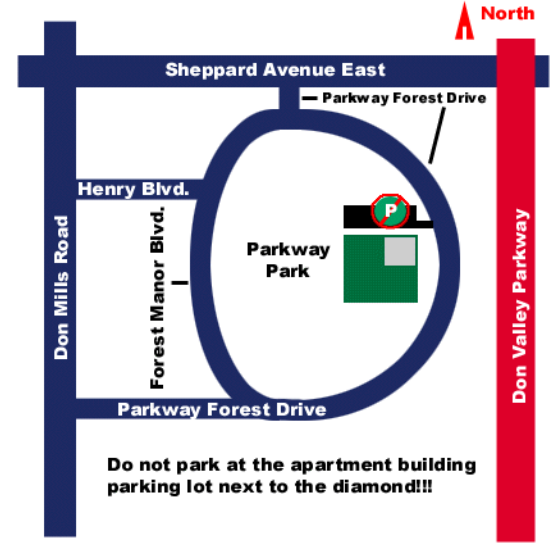

CCSA 2007 JUNIOR DIAMONDS

Please ensure that you park in a legal area. Some parking lots are deemed for residents or for local businesses only

(nearby TTC routes – ttc.ca)
Nearby routes and/or subway stations are listed in brackets below each park name. Ensure that you plan your route before leaving for the park.

BEVERLY GLEN
(39, 68)

GOLDHAWK 1 AND 2
(53, 129)

ORIOLE
(Don Mills Station; 25)

PARKWAY
(Don Mills Station; 25, 85, 169)

YORK MILLS
(11, 95)

CCSA 2007 SENIOR DIAMONDS

Please ensure that you park in a legal area. Some parking lots are deemed for residents or for local businesses only

(nearby TTC routes – ttc.ca)
Nearby routes and/or subway stations are listed in brackets below each park name. Ensure that you plan your route before leaving for the park.

BAYCREST
(Yorkdale Station South Exit; 7)

BAYVIEW GLEN
(53)

GLAMORGAN
(43, 95)

MUIRHEAD
(Don Mills Station; 24, 85, 169)

PARKWAY
(Don Mills Station; 25, 85, 169)

WARDEN
(39, 42, 68)

WIGMORE
(24, 34, 94)