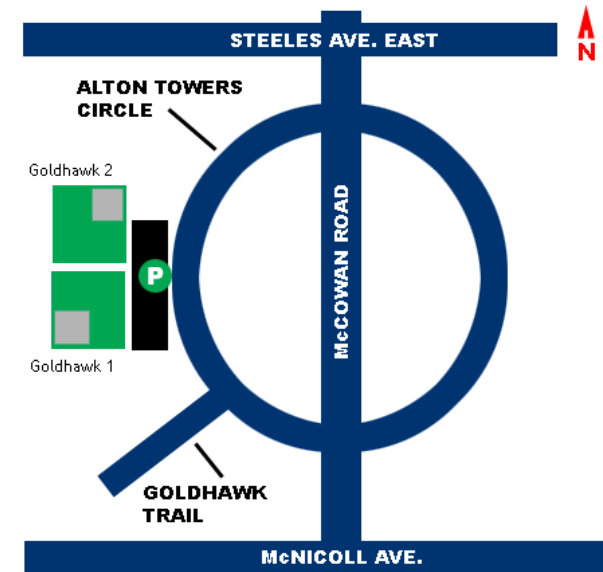

CCSA 2007 JUNIOR DIAMONDS

Please ensure that you park in a legal area. Some parking lots are deemed for residents or for local businesses only

(nearby TTC routes – ttc.ca)
Nearby routes and/or subway stations are listed in brackets below each park name. Ensure that you plan your route before leaving for the park.

BEVERLY GLEN
(39, 68)

GOLDHAWK 1 AND 2
(53, 129)

ORIOLE
(Don Mills Station; 25)

PARKWAY
(Don Mills Station; 25, 85, 169)

YORK MILLS
(11, 95)

CCSA 2007 SENIOR DIAMONDS

Please ensure that you park in a legal area. Some parking lots are deemed for residents or for local businesses only

(nearby TTC routes – ttc.ca)
Nearby routes and/or subway stations are listed in brackets below each park name. Ensure that you plan your route before leaving for the park.

BAYCREST
(Yorkdale Station South Exit; 7)

BAYVIEW GLEN
(53)

GLAMORGAN
(43, 95)

MUIRHEAD
(Don Mills Station; 24, 85, 169)

PARKWAY
(Don Mills Station; 25, 85, 169)

WARDEN
(39, 42, 68)

WIGMORE
(24, 34, 94)