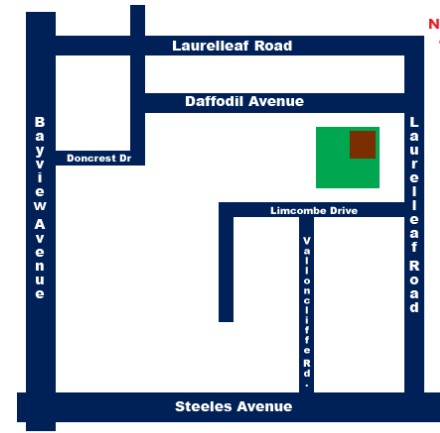

CCSA 2007 JUNIOR DIAMONDS

Please ensure that you park in a legal area. Some parking lots are deemed for residents or for local businesses only

(nearby TTC routes – ttc.ca)
Nearby routes and/or subway stations are listed in brackets below each park name. Ensure that you plan your route before leaving for the park.

BEVERLY GLEN
(39, 68)

GOLDHAWK 1 AND 2
(53, 129)

ORIOLE
(Don Mills Station; 25)

PARKWAY
(Don Mills Station; 25, 85, 169)

YORK MILLS
(11, 95)

CCSA 2007 SENIOR DIAMONDS

Please ensure that you park in a legal area. Some parking lots are deemed for residents or for local businesses only

(nearby TTC routes – ttc.ca)
Nearby routes and/or subway stations are listed in brackets below each park name. Ensure that you plan your route before leaving for the park.

BAYCREST
(Yorkdale Station South Exit; 7)

BAYVIEW GLEN
(53)

GLAMORGAN
(43, 95)

MUIRHEAD
(Don Mills Station; 24, 85, 169)

PARKWAY
(Don Mills Station; 25, 85, 169)

WARDEN
(39, 42, 68)

WIGMORE
(24, 34, 94)